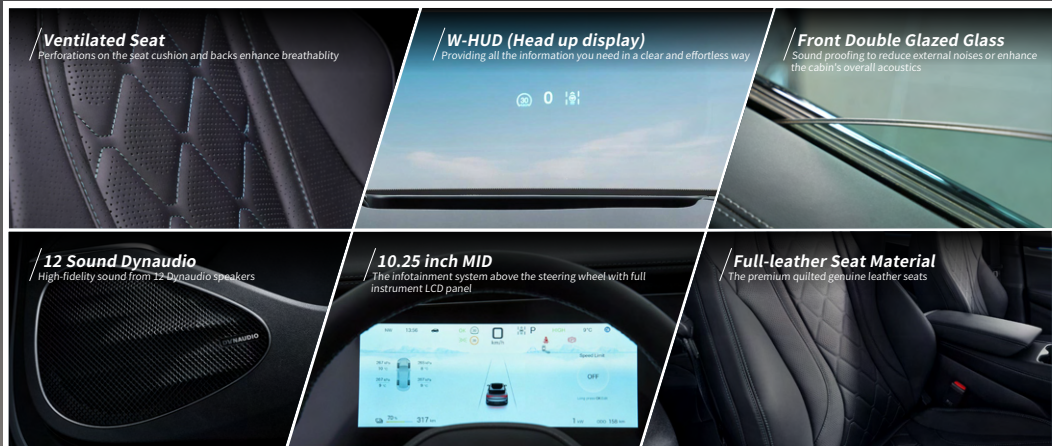

Front Trunk

58 liters of space in the front

Panoramic Glass Roof with Electric Sunshade

Panoramic roof brightens the cabin

Multicolor Ambience Light

Customizable 128 colors ambient lighting synchronized with the Dynaudio audio system

Intelligent Elegance with Rotatable Display

Enjoy a cutting edge infotainment experience designed to enhance your drive, whether for navigation, entertainment, or convenience.

Head Unit

Always Take The Power with You