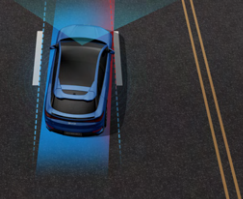

Lane Departure Warning

BYD ADAS (Advanced Driver Assistance System) is a sophisticated suite of safety technologies utilizing advanced sensors and intelligent algorithms to enhance driver awareness and mitigate risks on the road