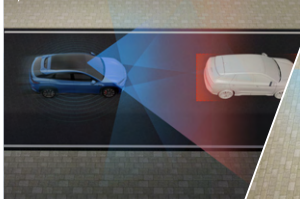

BYD ADVANCED DRIVER ASSISTANCE SYSTEM (ADAS)

Automatic Emergency Braking