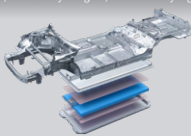

Cell to Body Tech (CTB)