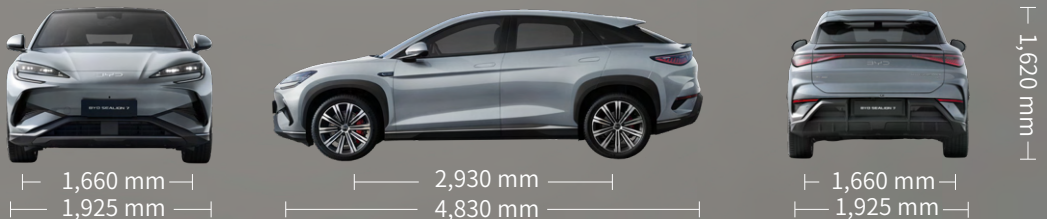

EXTERIOR COLOURS OPTION

DIMENSIONS

BYD

BYD SEALION 7

INNOVATION UNLEASHED